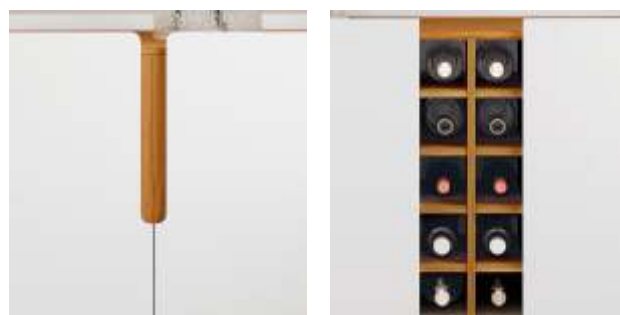

Branco/Cedro **050.518.124**

Cedro **050.518.144**

Off White / Cedro **050.518.344**

Cinza Pérola / Cedro **050.518.584**

BUFFET 190

LIZZ

L 1900 mm
A 790 mm
P 385 mm

MANUAL DE MONTAGEM