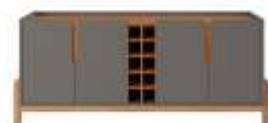

Cinza Pérola / Cedro 050.520.584